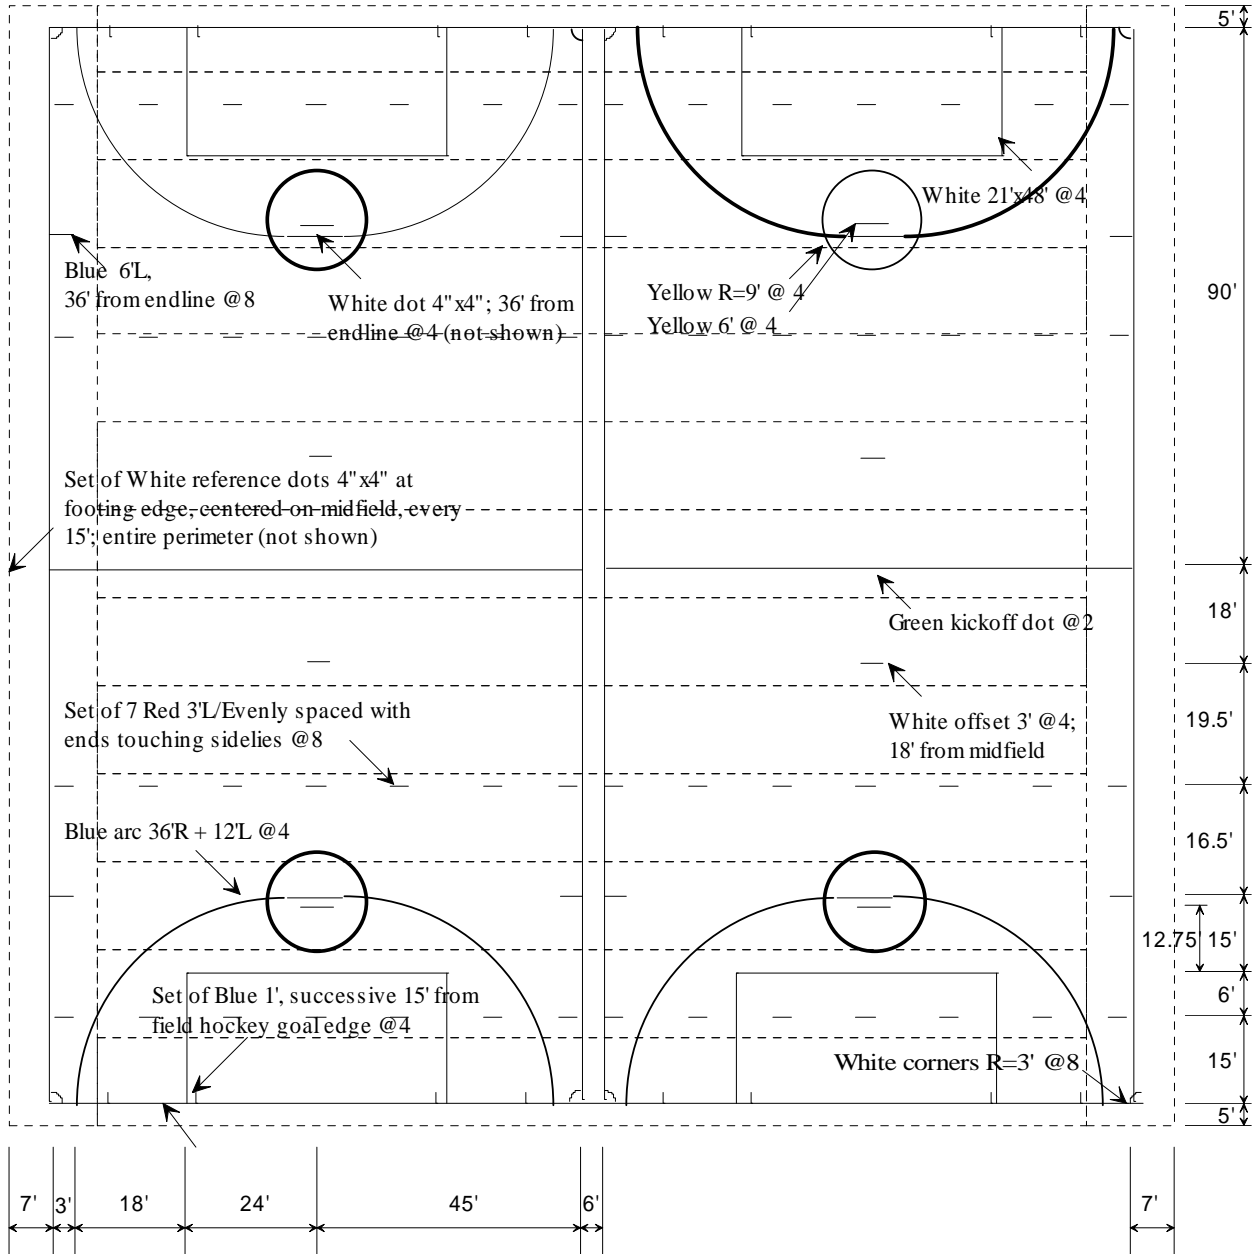

Strong Brothers Dome Field Layout by Oakland Yard Turf Fourth & Final Draft 1/6/12 Installation Guide Revision

Notes:

- 1) Total field dimensions are 200' w x 190' d (less any footing space).
- 2) Not shown: Orange Baseball dots: 1 field placed in lower left corner marked by 6 successive bases at 50', 55', 60', 70', 80', 90' and 5 pitching distances of 35' to 60'6". Green goal dots to mark locations of goal placement, spaced 24' apart, centered on goal lines. White goal kick dots, located 3' in and 6' to the side of goal posts @8. White penalty kick dot 36' from endlines @4.
- 3) White lines - Soccer; Yellow lines - Lacrosse; Blue lines - Field Hockey; Red lines - Football; Orange - Baseball (not shown); Black - Reference, Marching Band (not shown)
- 4) All lines and dots are 4" wide