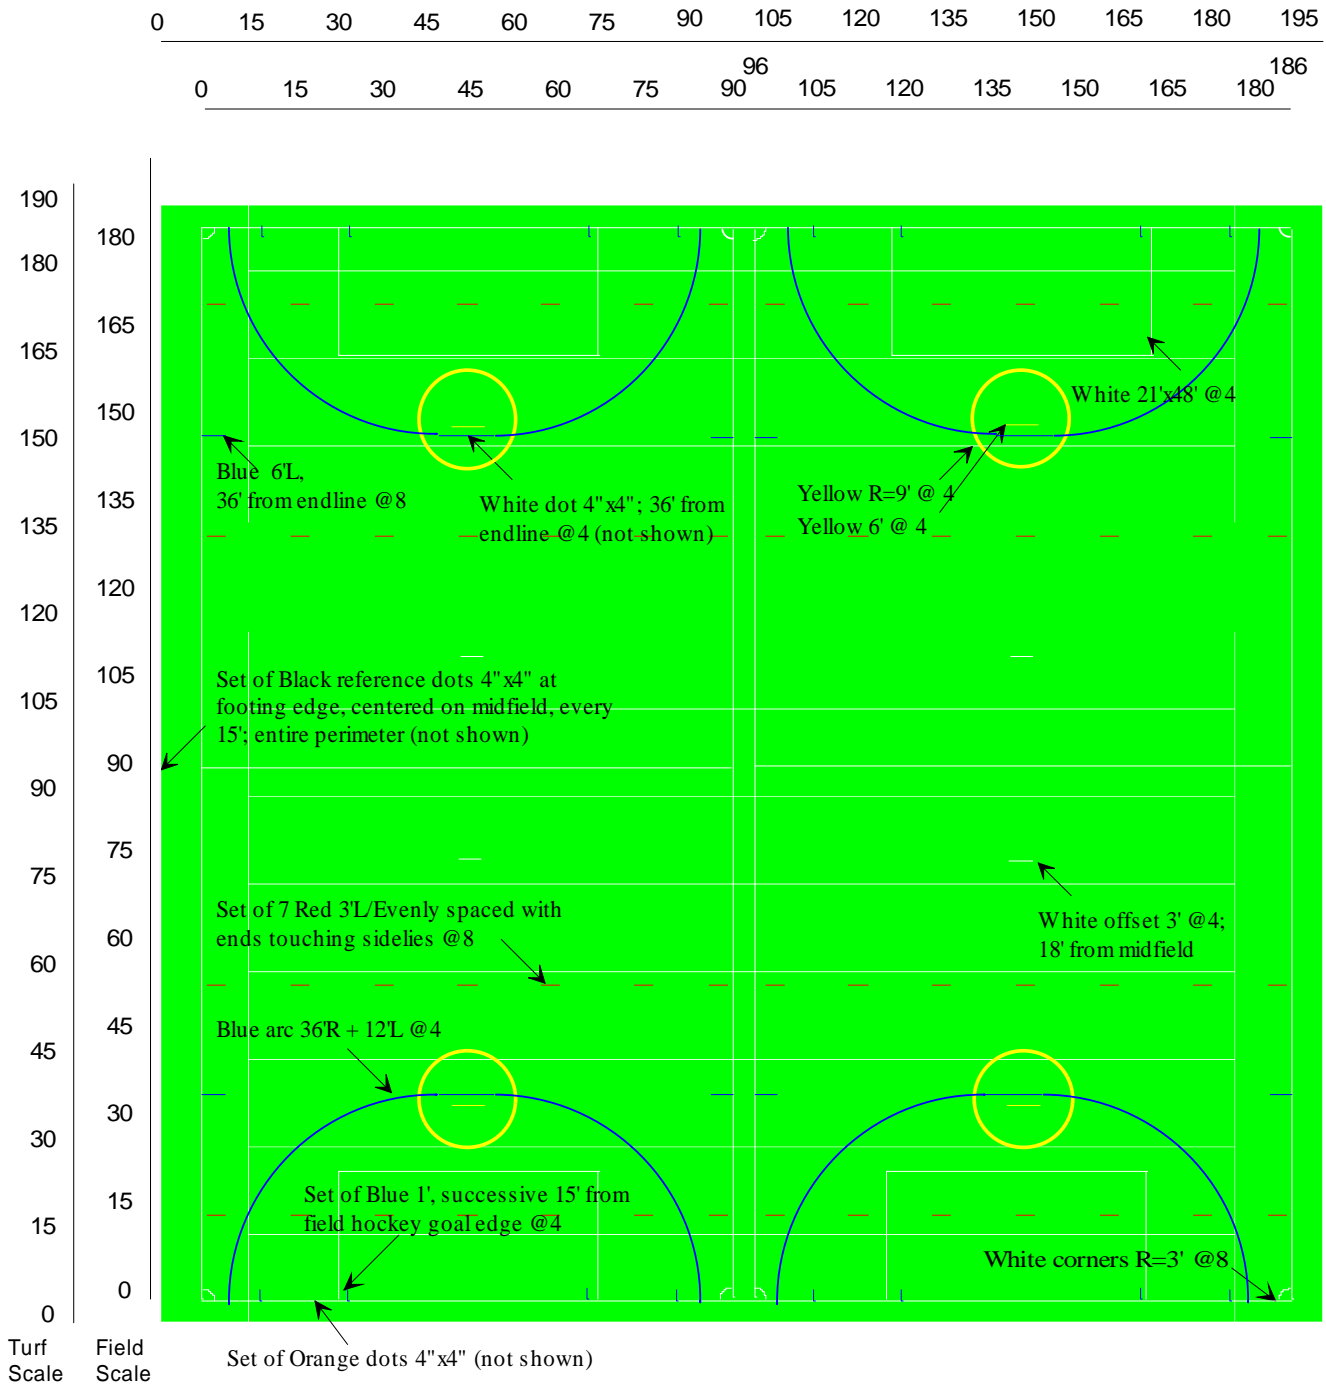

Strong Brothers Dome Field Layout by Oakland Yard Turf Third Draft 12/01/11

200

Turf Scale Field Scale

Notes:

- 1) Total field dimensions are 200' w x 190' d (less any footing space).
- 2) Not shown: Orange Baseball dots: 1 field placed in lower left corner marked by 6 successive bases at 50', 55', 60', 70', 80', 90' and 5 pitching distances of 35' to 60'6". Green goal dots to mark locations of goal placement, spaced 24' apart, centered on goal lines. White goal kick dots, located 3' in and 6' to the side of goal posts @8. White penalty kick dot 36' from endlines @4.
- 3) Green color on drawing is not representational of actual turf.
- 4) White lines - Soccer; Yellow lines - Lacrosse; Blue lines - Field Hockey; Red lines - Football; Orange - Baseball (not shown); Black - Reference, Marching Band (not shown)
- 5) All lines and dots are 4" wide