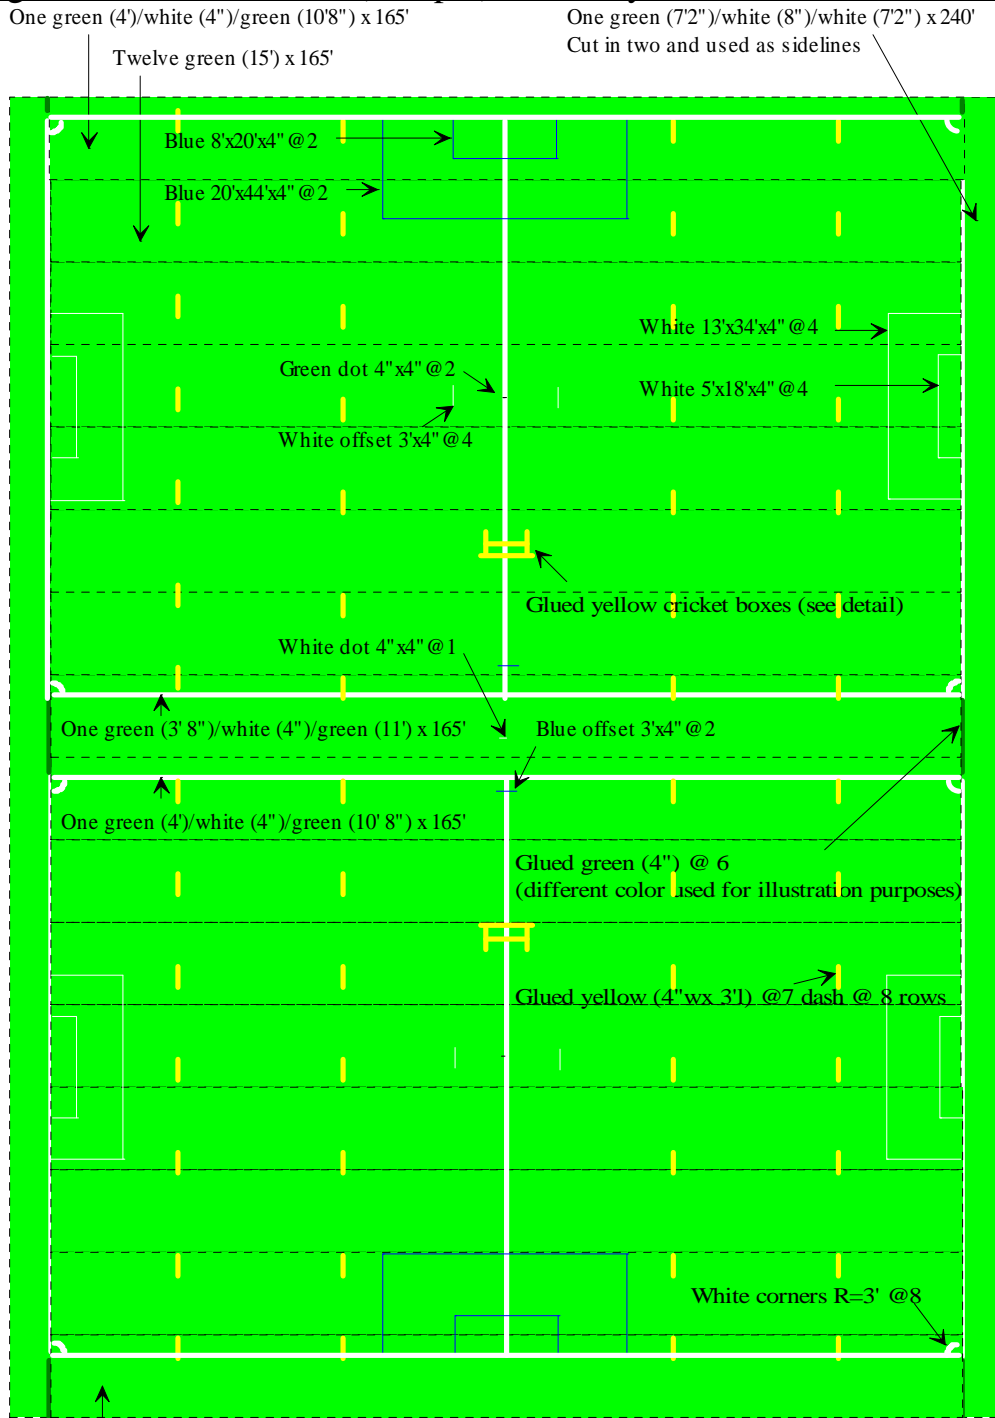

Bloomfield Sports Management LLC dba Oakland Yard Turf

5328 Highland Rd., Waterford, MI 48327 248/673-0100 [www.oaklandyard.com](http://www.oaklandyard.com)

**Lansing Indoor Soccer Arena (Sample) Field Layout and Turf & Line Cut Sheet**

One green (3' 8")/(white (4")/green (11') x 165'

Notes:

- 1) Total field dimensions are 180' x 240'. All field dimensions per supplied drawing
- 2) Not shown: Baseball dots: 2 fields placed opposite corners. Red dots to mark 6 successive bases at 50', 55', 60', 70', 80', 90' and 5 pitching distances of 35' to 60'6". Goal dots to mark locations of goal placement: White 4" x 4" @ 12
- 3) Green color on drawing is not representational of actual turf.